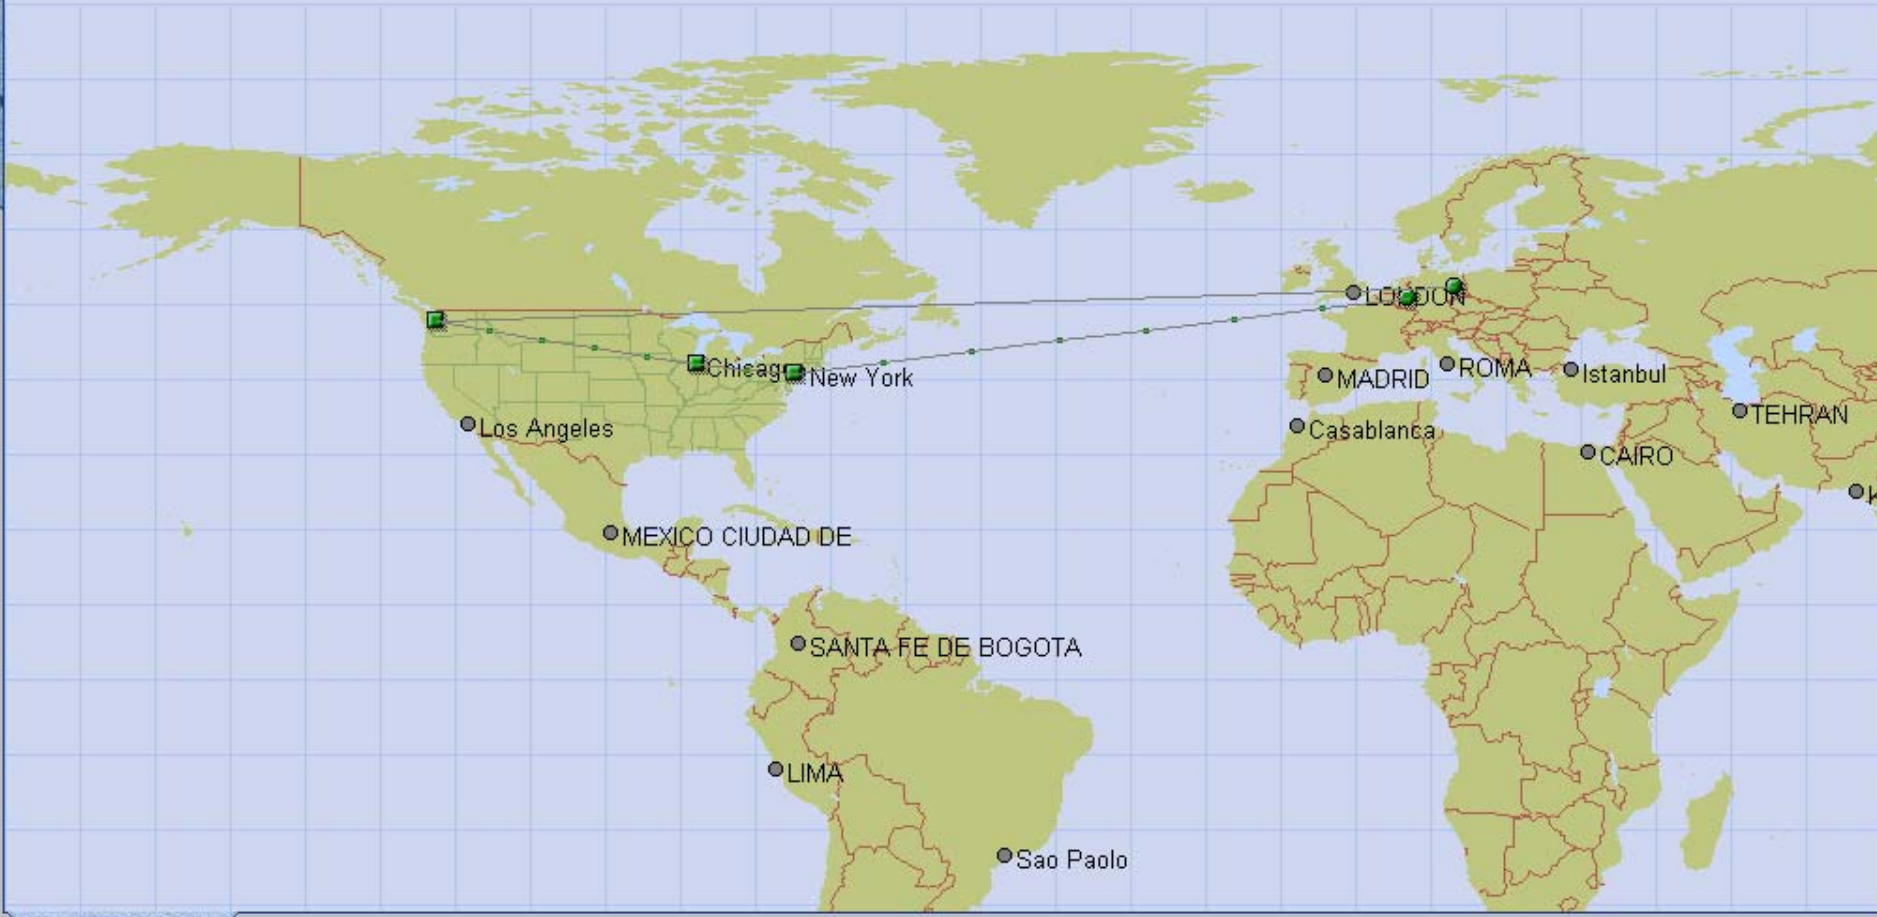

Pinging suspended

Address otto.de

 Trace
  Save
  Print
  Copy
  Ping
  Options

Map
Nodes
List
Graph

otto.de

Pinging Node 11 - hh-gw13.hh.net.dtag.de (194.25.6.93)

 Start
 

 AOL
  cFos/Win ...
  NeoTrac...
  Nimmerfro...
  neotrace_a...
 
 13:11

Map

Nodes

List

Graph

amazon.de

Map

Nodes

List

amazon.de buch.de

Pinging Node 10 - os-gw1.os.net.dtag.de (194.25.121.170)

Windows taskbar showing Start button, taskbar icons (Nimmerfro..., Posteinga..., www.pyg..., NeoTra..., neotrace_t...), system tray icons, and the time 13:26.