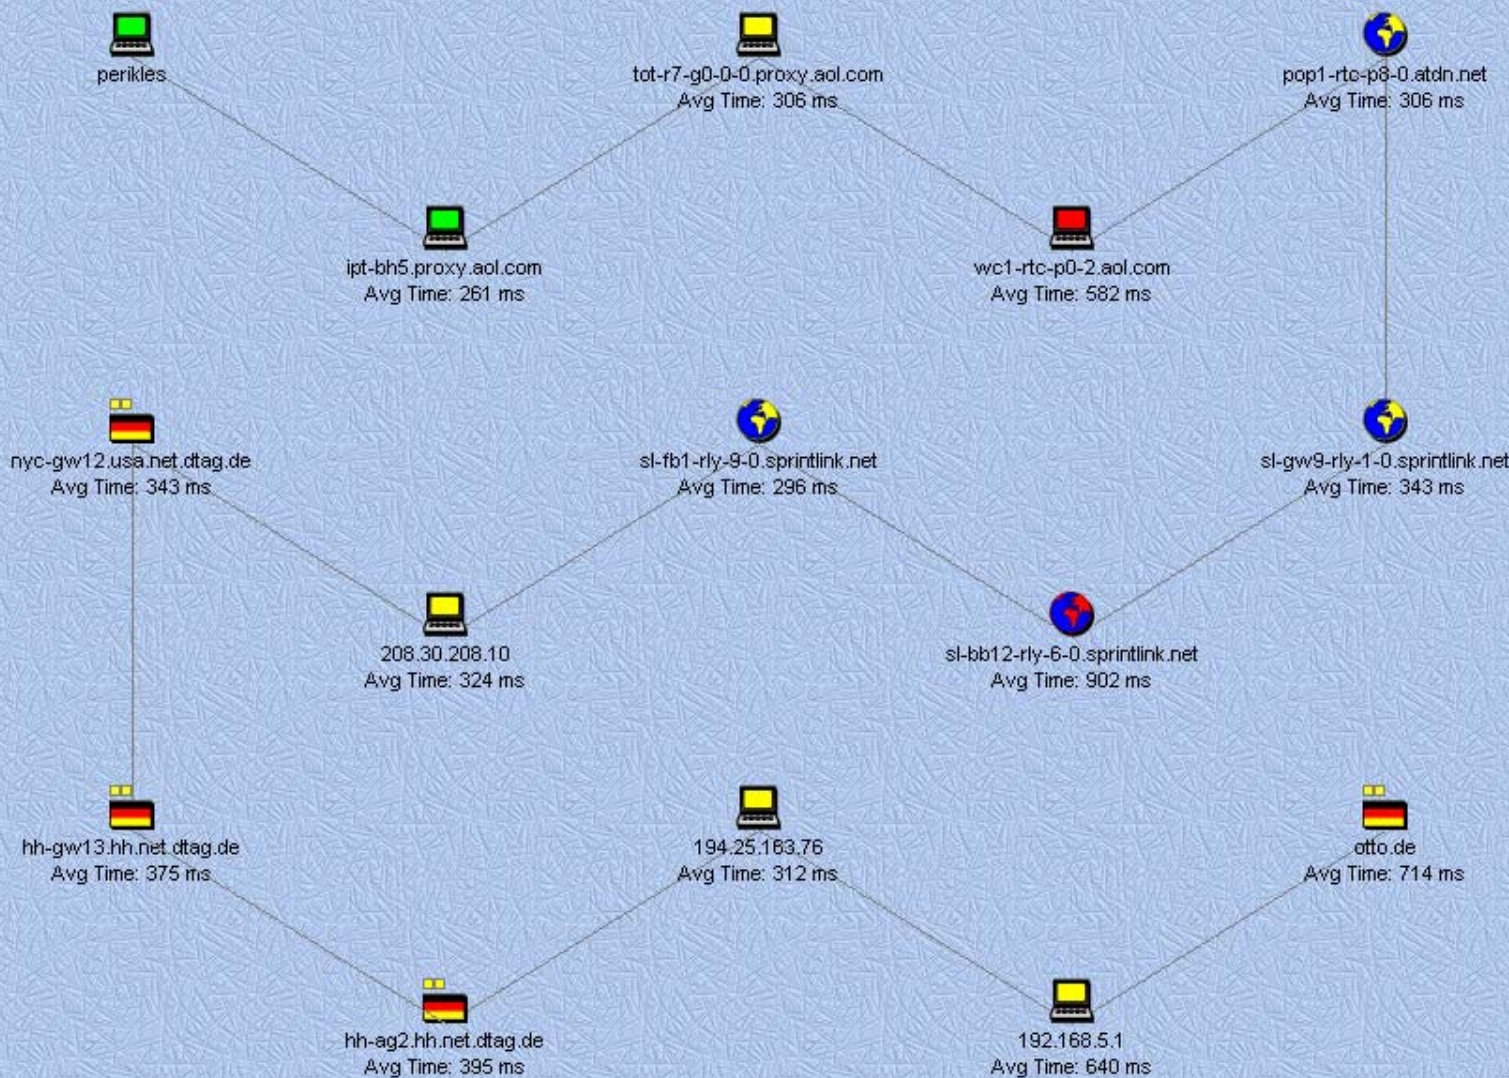

viele Millionen Computer

Das Internet

Server
Host

www.eBay.de

Provider

User
Nutzer

Map
Nodes
List
Graph

otto.de

Pinging suspended

Address otto.de

 Trace
  Save
  Print
  Copy
  Ping
  Options

Map
Nodes
List
Graph

otto.de

Pinging Node 11 - hh-gw13.hh.net.dtag.de (194.25.6.93)

 Start
 

 AOL
  cFos/Win ...
  NeoTrac...
  Nimmerfro...
  neotrace_a...
 
 13:11