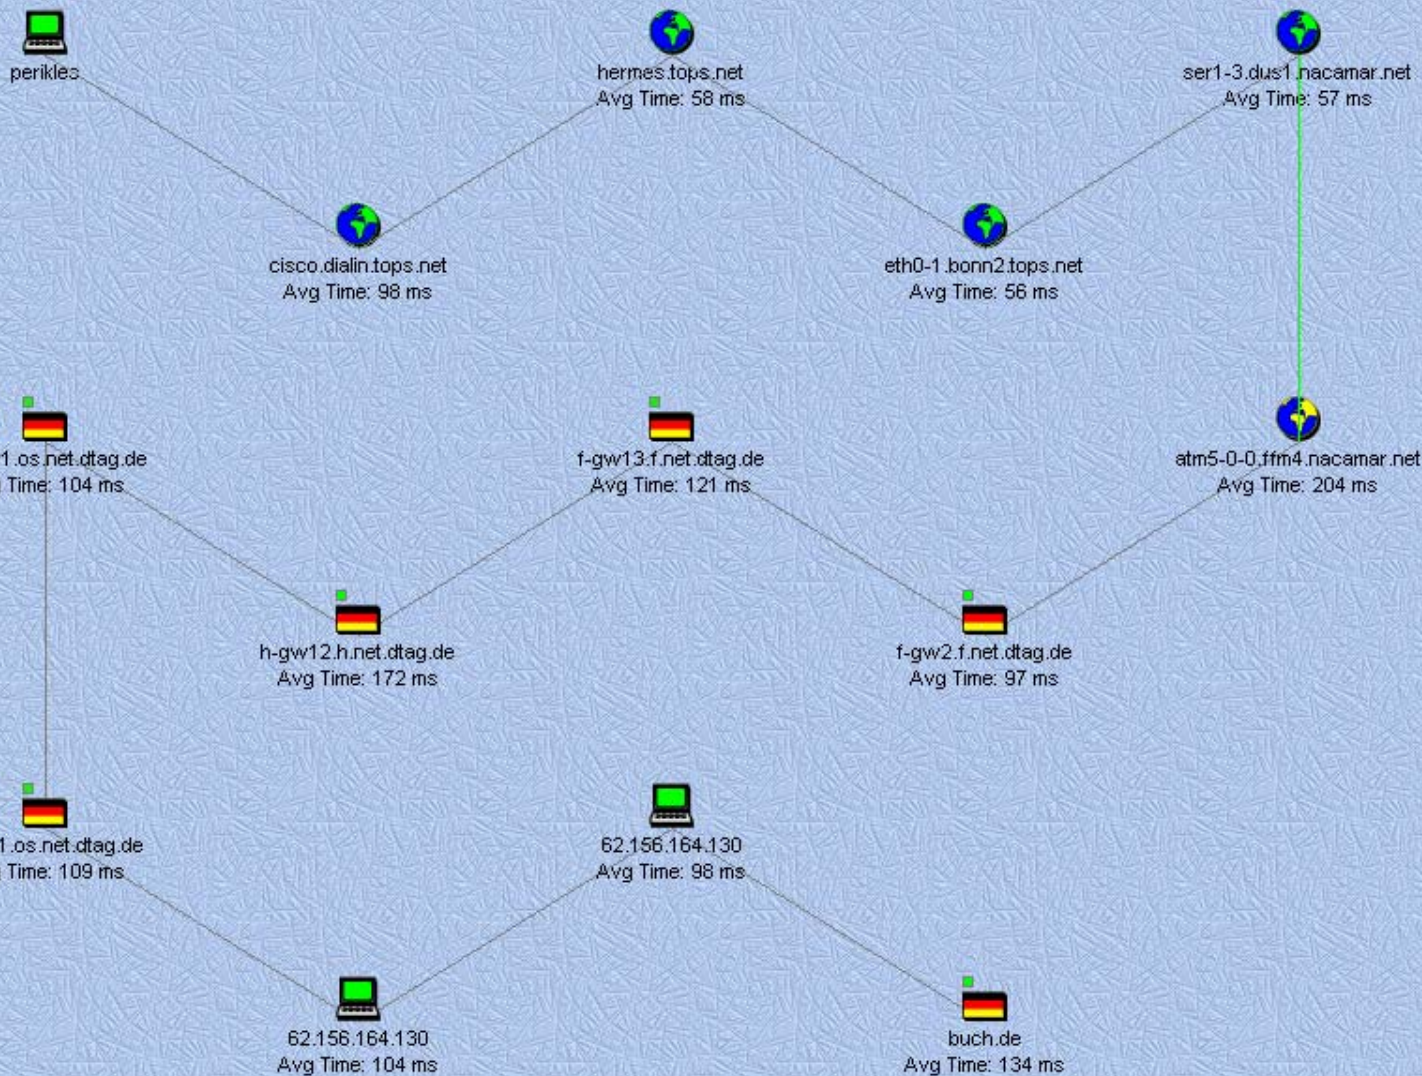

Map

Nodes

List

Graph

amazon.de

buch.de

Pinging Node 7 - f-gw2.f.net.dtag.de (194.25.6.221)

13:25