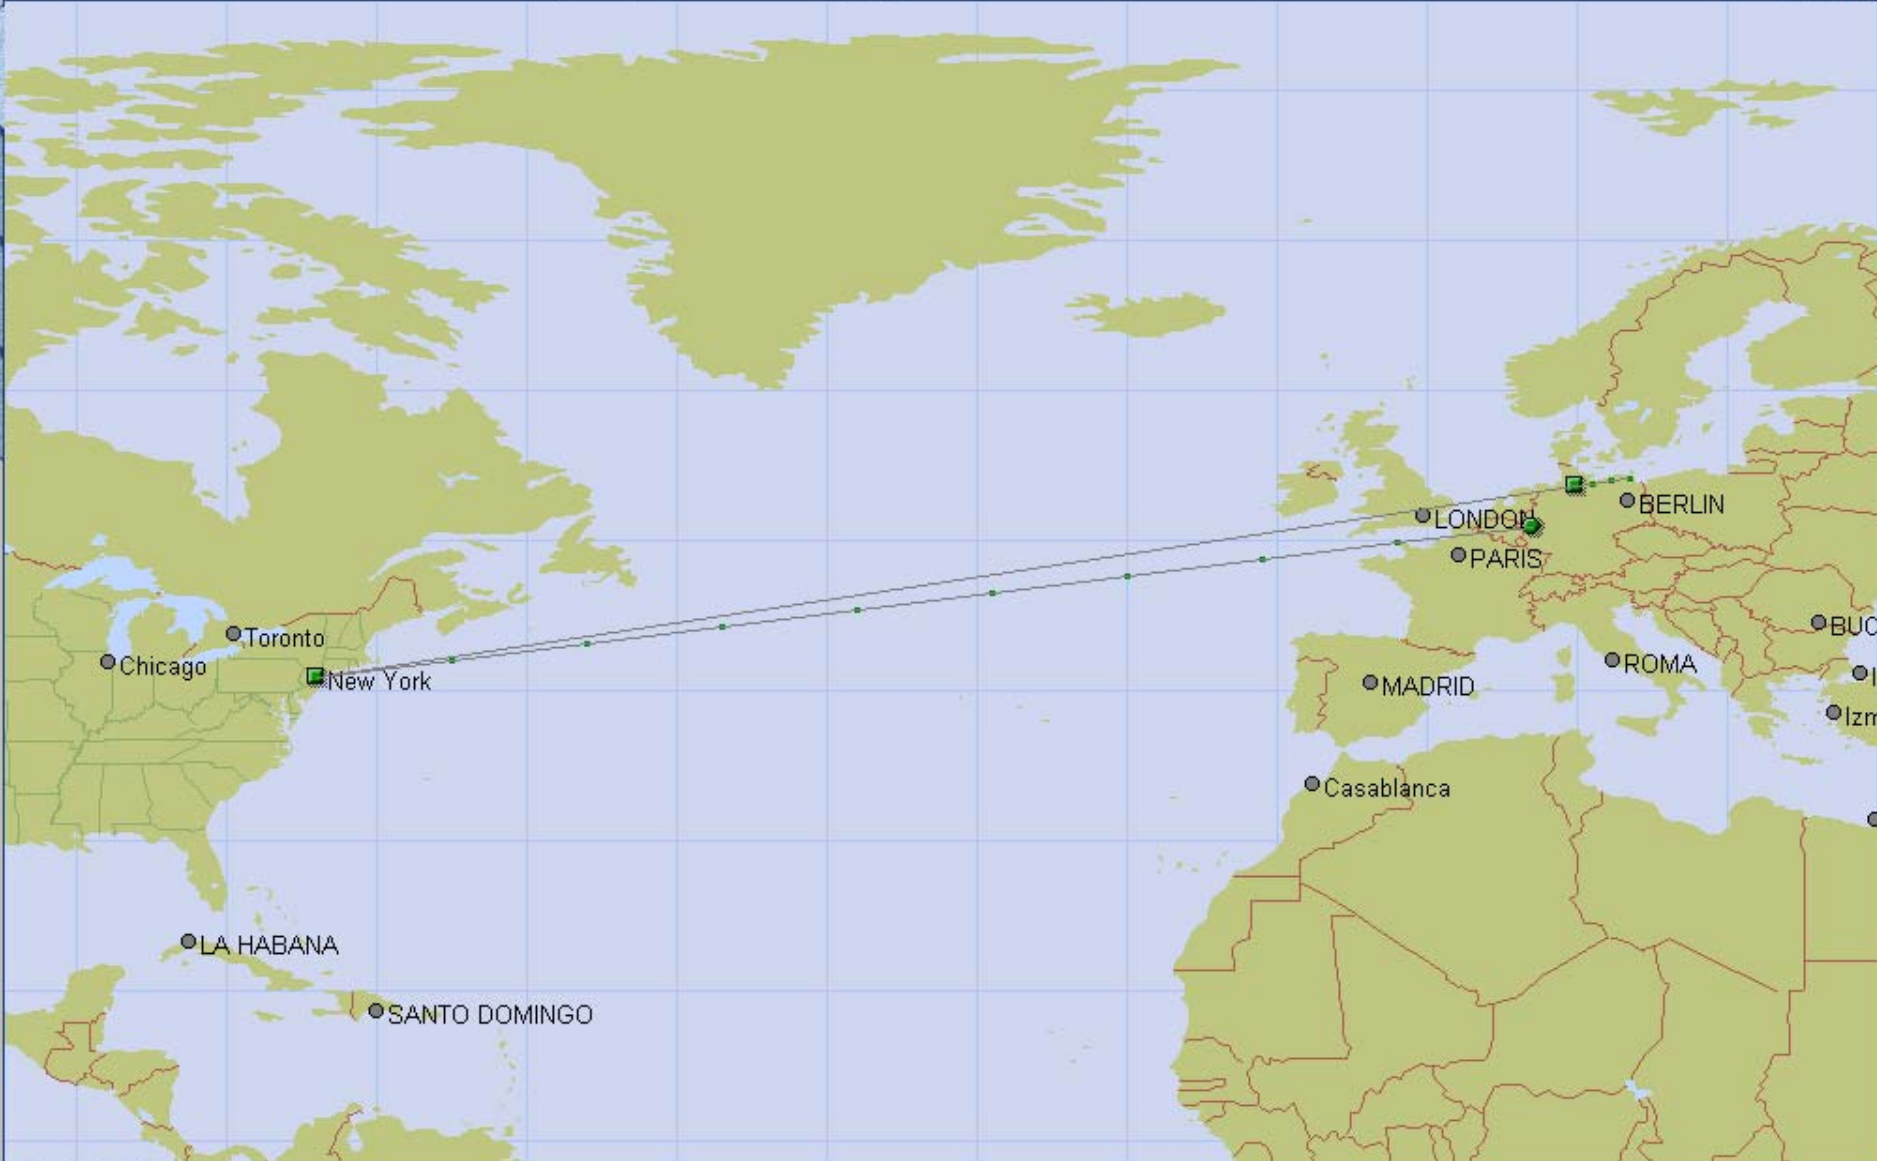

viele Millionen Computer

Das Internet

Server
Host

www.eBay.de

Provider

User
Nutzer

Map
Nodes
List
Graph

otto.de

Pinging suspended

Address otto.de

 Trace
  Save
  Print
  Copy
  Ping
  Options

Map
Nodes
List
Graph

otto.de

Pinging Node 11 - hh-gw13.hh.net.dtag.de (194.25.6.93)

 Start
 

 AOL
  cFos/Win ...
  NeoTrac...
  Nimmerfro...
  neotrace_a...
 
 13:11