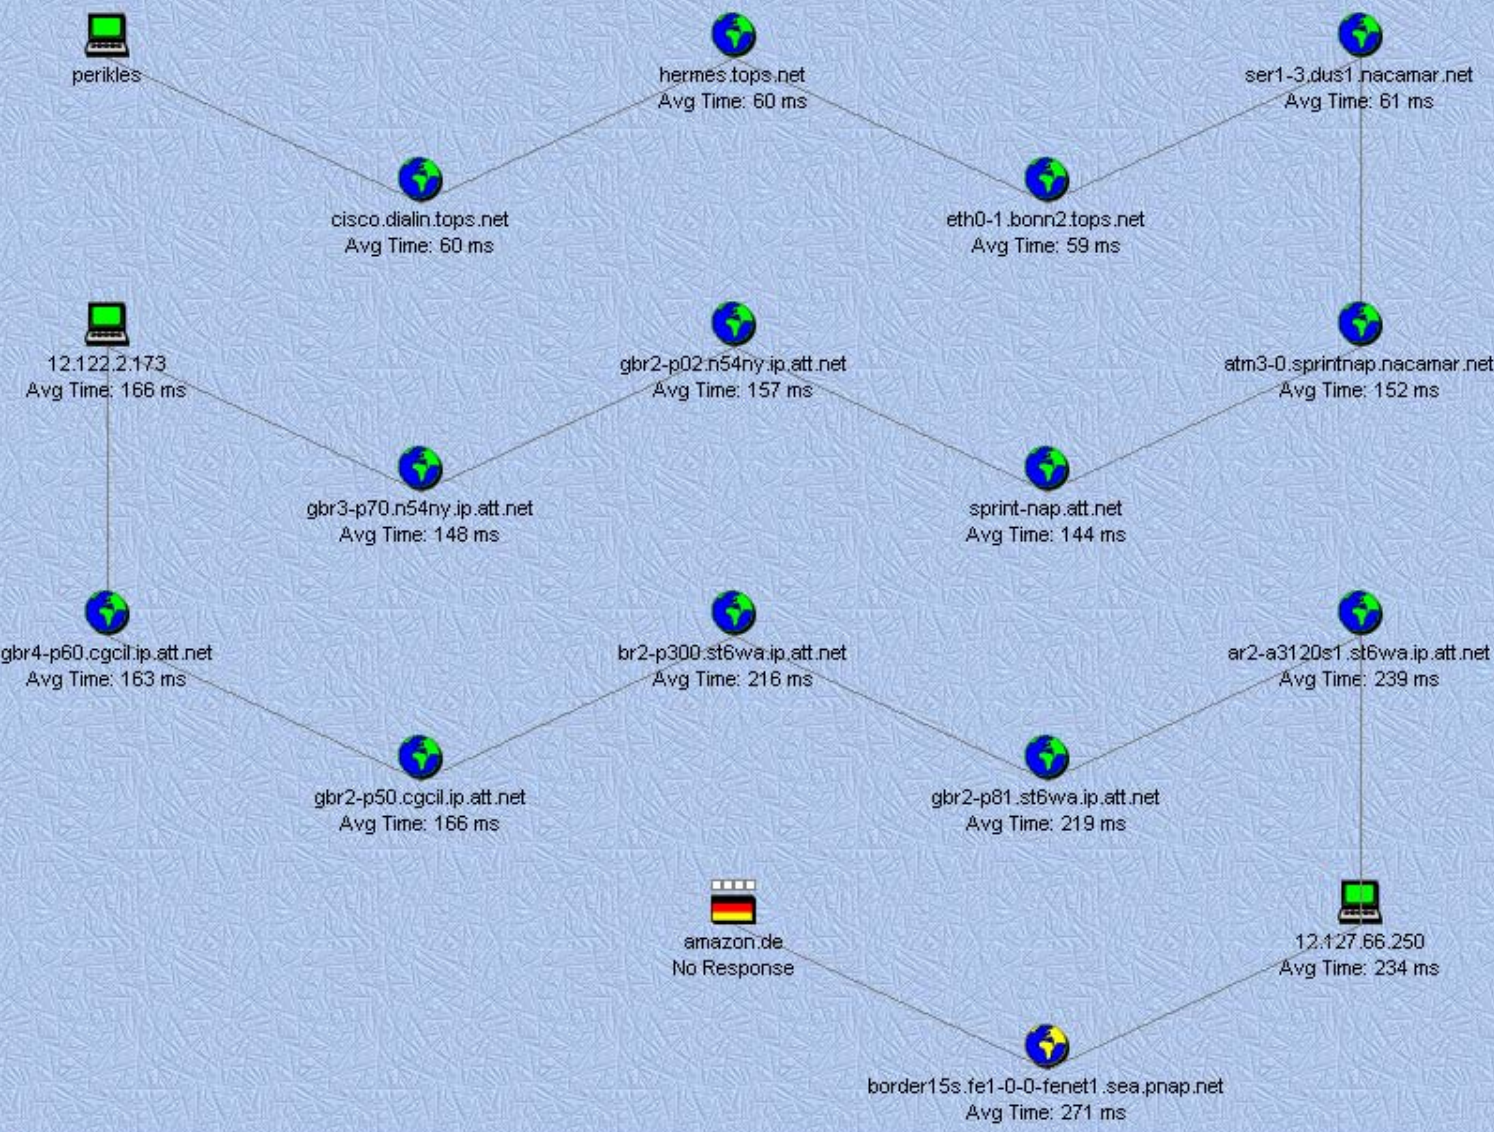

Pinging suspended

Address otto.de

 Trace
  Save
  Print
  Copy
  Ping
  Options

Map
Nodes
List
Graph

otto.de

Pinging Node 11 - hh-gw13.hh.net.dtag.de (194.25.6.93)

 Start
 

 AOL
  cFos/Win ...
  NeoTrac...
  Nimmerfro...
  neotrace_a...
 
 13:11

Map

Nodes

List

Graph

amazon.de

Map

Nodes

List