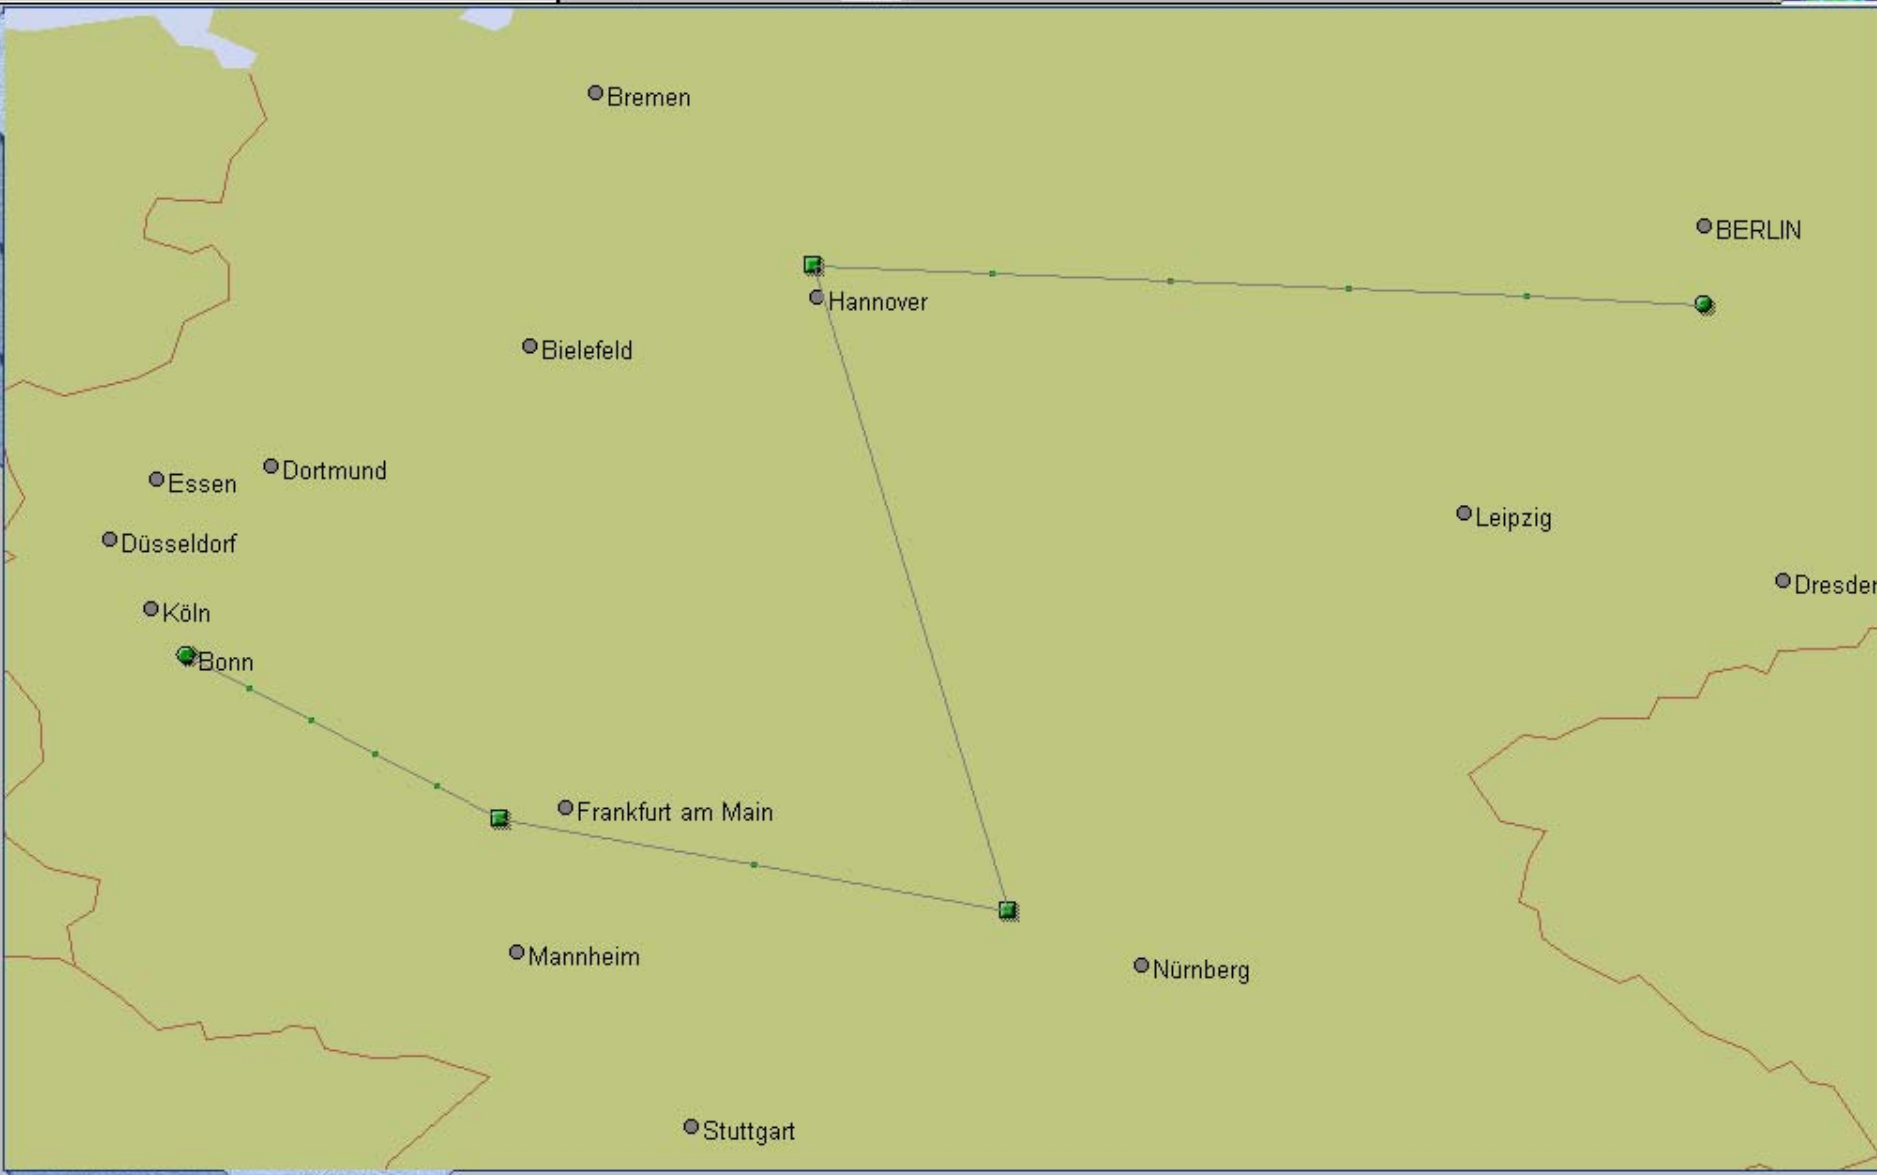

Map

Nodes

List

Graph

amazon.de

Map

Nodes

List

Graph

amazon.de

buch.de

Pinging Node 7 - f-gw2.f.net.dtag.de (194.25.6.221)

13:25

Address buch.de

 Trace
  Save
  Print
  Copy
  Ping
  Options

Map
Nodes
List
Graph

amazon.de buch.de

Pinging Node 10 - os-gw1.os.net.dtag.de (194.25.121.170)

Windows taskbar showing Start button, taskbar icons (Nimmerfro..., Posteinga..., www.pyg..., NeoTra..., neotrace_t...), system tray icons, and the time 13:26.